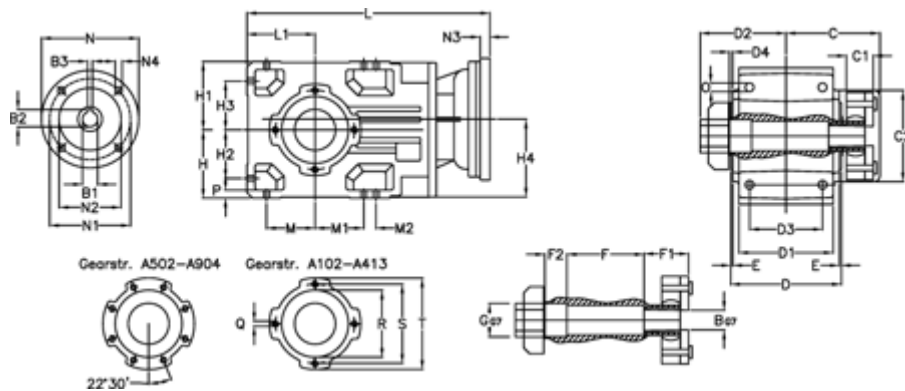

Article number: 296003511696220
 Description: Bevel helical gearbox
 A353QF30-116,9-P63B5

Measures

B = 30	D1 = 166	F2 = 53	L = 417.0	N3 = 4
B1 = 11	D2 = 80	G = 42	L1 = 100	N4 = M8x19
B2 = 12.8	D3 = 135	GA = 43	M = 73.0	O = 12.0
B3 = 4	d4 = 5.0	H = 100	M1 = 73.0	P = 11
C = 70.0	Description = A353 QF-xx P63 B5	H1 = 100	M2 = 11	Q = M10x17
C1 = 24	E = 3.5	H2 = 73.0	N = 140	R = 110
C2 = 90.0	F = 12.0	H3 = 73.0	N1 = 115	S = 130
D = 173	F1 = 48.0	H4 = 114.0	N2 = 95	T = 150